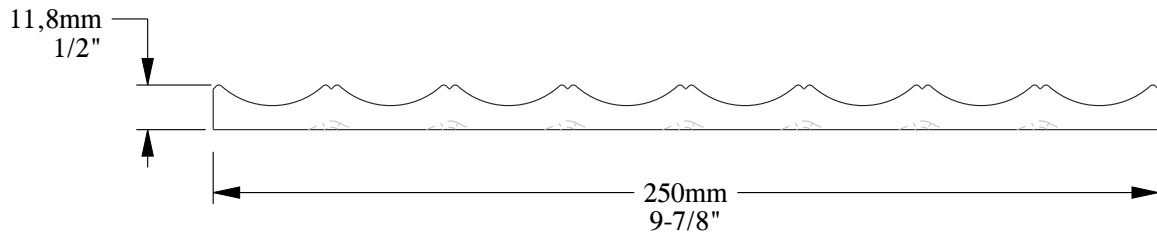

SCALE 1:2

SCALE 1:2

Installation area: 0,5m<sup>2</sup>

**ORAC**<sup>®</sup>  
DECOR

Biekorfstraat 32  
8400 Oostende - Belgium  
Tel +32 (0)59 80 32 52  
www.oracdecor.com  
info@oracdecor.com

Part name: W109

Designed by: ORAC

Designed on: 04-Jan-2019

Unless otherwise specified: all dimensions are in millimeters and inches, scale 1:1, length 2 meters

All information in this document is Orac's exclusive property. It may in no case be reproduced, even partly, be communicated to a third party or used for any possible purpose without ORAC's express written permission. Further legal information can be found at <https://www.oracdecor.com/en/general-sales-conditions>